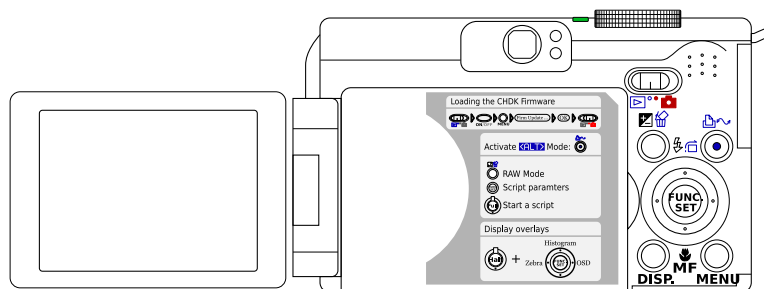

Canon PowerShot A620 and CHDK Mini Cheat Sheet

Made with Inkscape
Font: DejaVu Sans

Chris 2008
based on work of
Blumpsy 2007

Put it here!