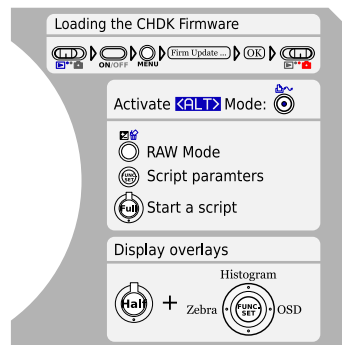

Canon PowerShot A620 and CHDK Mini Cheat Sheet

Made with Inkscape
Font: DejaVu Sans

Chris 2008
based on work of
Blumpsy 2007

Put it here!