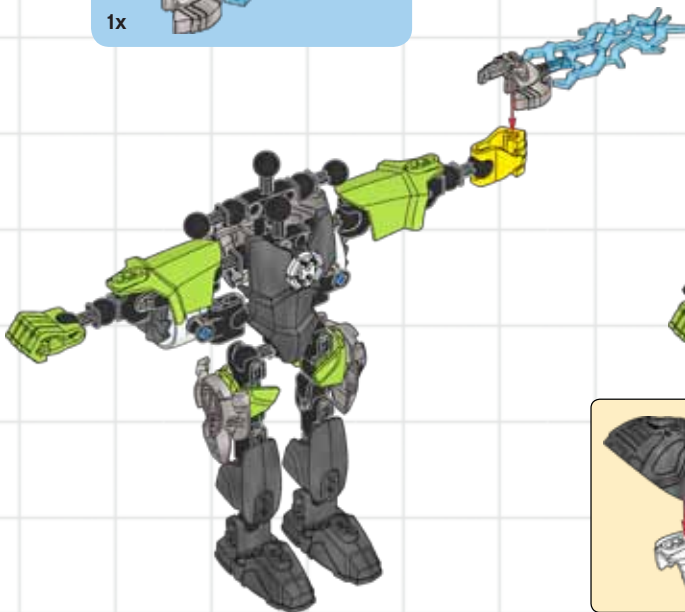

CREATE THIS UNIQUE HERO FACTORY HERO!

This rookie Hero is the latest addition to Stormer's Alpha Team. He has been posted to one of the outer sectors of the galaxy, where he is the lone fighter for justice among the frontier worlds. You can build this Hero using pieces from 6293 Furno, 6200 Evo, and 6217 Surge. ■

HERO FACTORY HERO!

12

13

14

15

16

17

HERO FACTORY HERO!

18

2x

19

FINAL

6x 4652053	4x 4142865	2x 4649272	2x 4593571	2x 4632611	2x 4653136	1x 4625600	2x 4652055
1x 4653523	3x 4206482	2x 4609682	2x 4121715	2x 4593600	2x 4632612	1x 4614349	2x 4632641
1x 4609596	1x 4610916	4x 4589952	4x 4593555	2x 4295253	1x 4632612	2x 4614349	2x 4632641
1x 4583979	1x 4652148	2x 4593555	2x 4593553	1x 4540702	2x 4289534	2x 4614349	2x 4632641
1x 4545430	4x 4610948	2x 4593553	2x 4593553	1x 4610911	1x 4652130	9x 4654504	1x 4652174
							1x 4632593