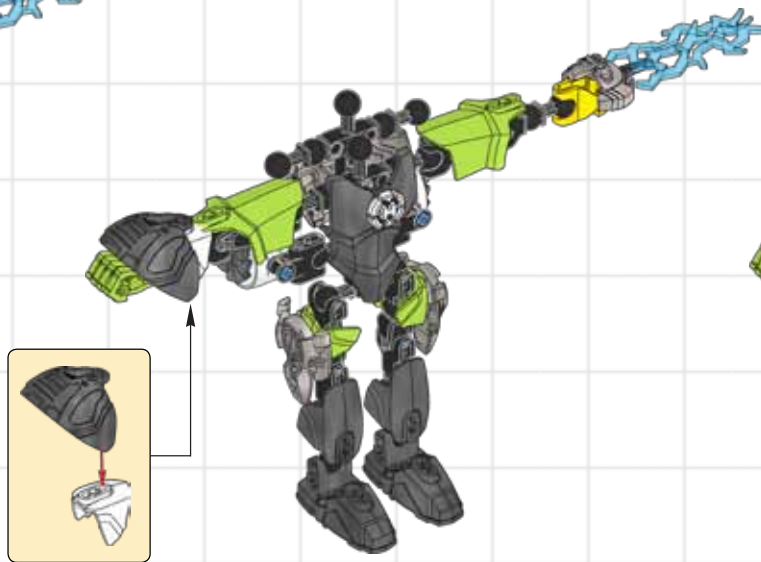

CREATE THIS UNIQUE HERO FACTORY HERO!

This rookie Hero is the latest addition to Stormer's Alpha Team. He has been posted to one of the outer sectors of the galaxy, where he is the lone fighter for justice among the frontier worlds. You can build this Hero using pieces from 6293 Furno, 6200 Evo, and 6217 Surge. ■

HERO FACTORY HERO!

12

13

14

15

16

17

HERO FACTORY HERO!

18

2x

19

FINAL

6x 4652053	4x 4142865	2x 4649272	2x 4593571	2x 4632611	2x 4653136	1x 4625600	2x 4652055
1x 4653523	3x 4206482	2x 4609682	2x 4121715	2x 4593600	2x 4632612	1x 4614349	2x 4632641
1x 4609596	1x 4610916	4x 4589952	4x 4593555	2x 4295253	1x 4632612	2x 4614349	2x 4632641
1x 4583979	1x 4652148	2x 4593555	2x 4593553	1x 4540702	2x 4289534	2x 4614349	2x 4632641
1x 4545430	4x 4610948	2x 4593553	2x 4593553	1x 4610911	1x 4652130	9x 4654504	1x 4652174
							1x 4632593