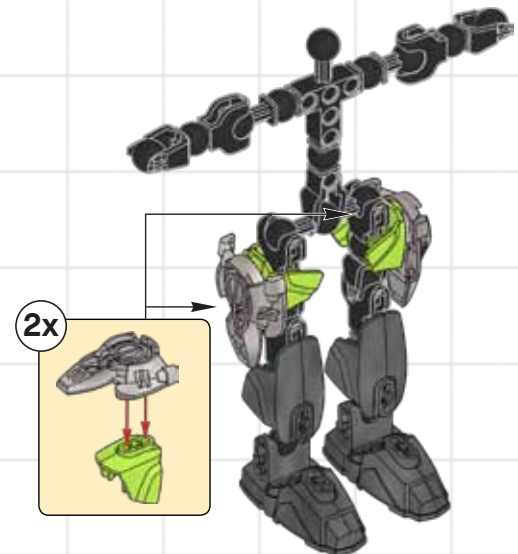

CREATE THIS UNIQUE HERO FACTORY HERO!

This rookie Hero is the latest addition to Stormer's Alpha Team. He has been posted to one of the outer sectors of the galaxy, where he is the lone fighter for justice among the frontier worlds. You can build this Hero using pieces from 6293 Furno, 6200 Evo, and 6217 Surge. ■

2x

5

2x

6

2x

2x

HERO FACTORY HERO!

7

8

9

1

2

3

10

11

2x