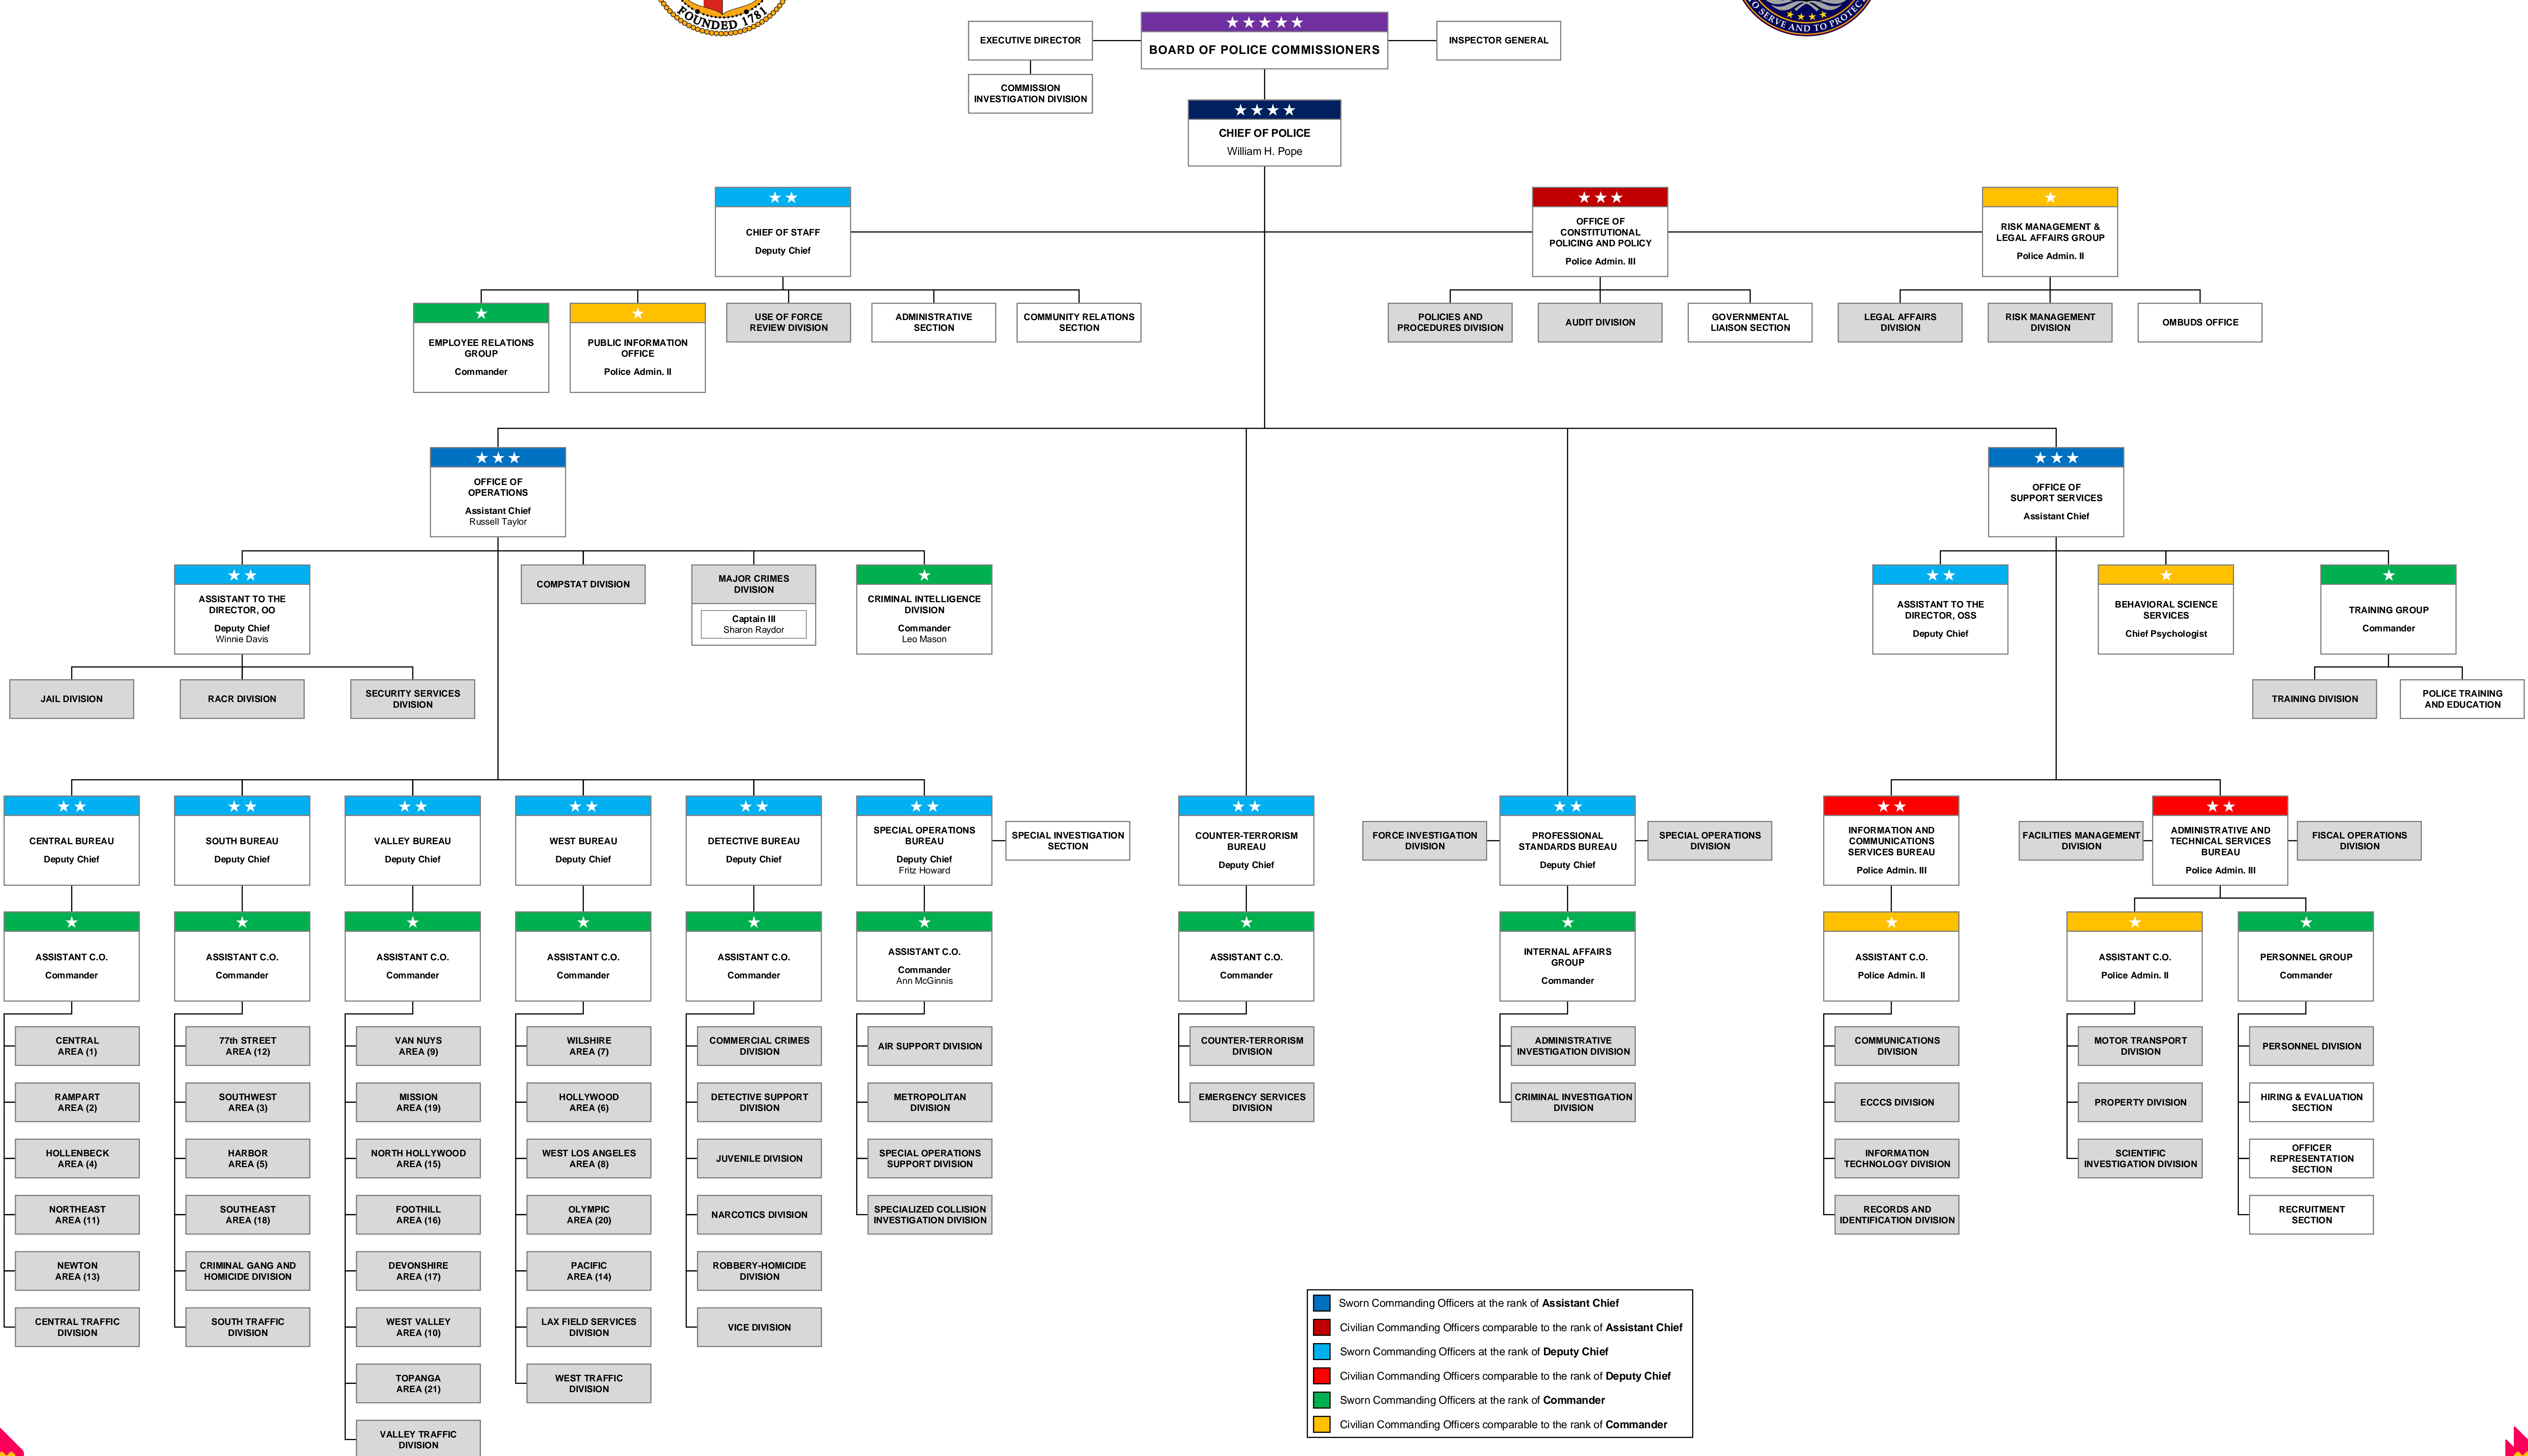

# POLICE DEPARTMENT OF LOS ANGELES

## WILLIAM H. POPE, CHIEF OF POLICE

Organization during *Major Crimes*, Season 4 – Season 5, "White Lies, Part 1" (S04E01–S05E11)

- Sworn Commanding Officers at the rank of **Assistant Chief**
- Civilian Commanding Officers comparable to the rank of **Assistant Chief**
- Sworn Commanding Officers at the rank of **Deputy Chief**
- Civilian Commanding Officers comparable to the rank of **Deputy Chief**
- Sworn Commanding Officers at the rank of **Commander**
- Civilian Commanding Officers comparable to the rank of **Commander**