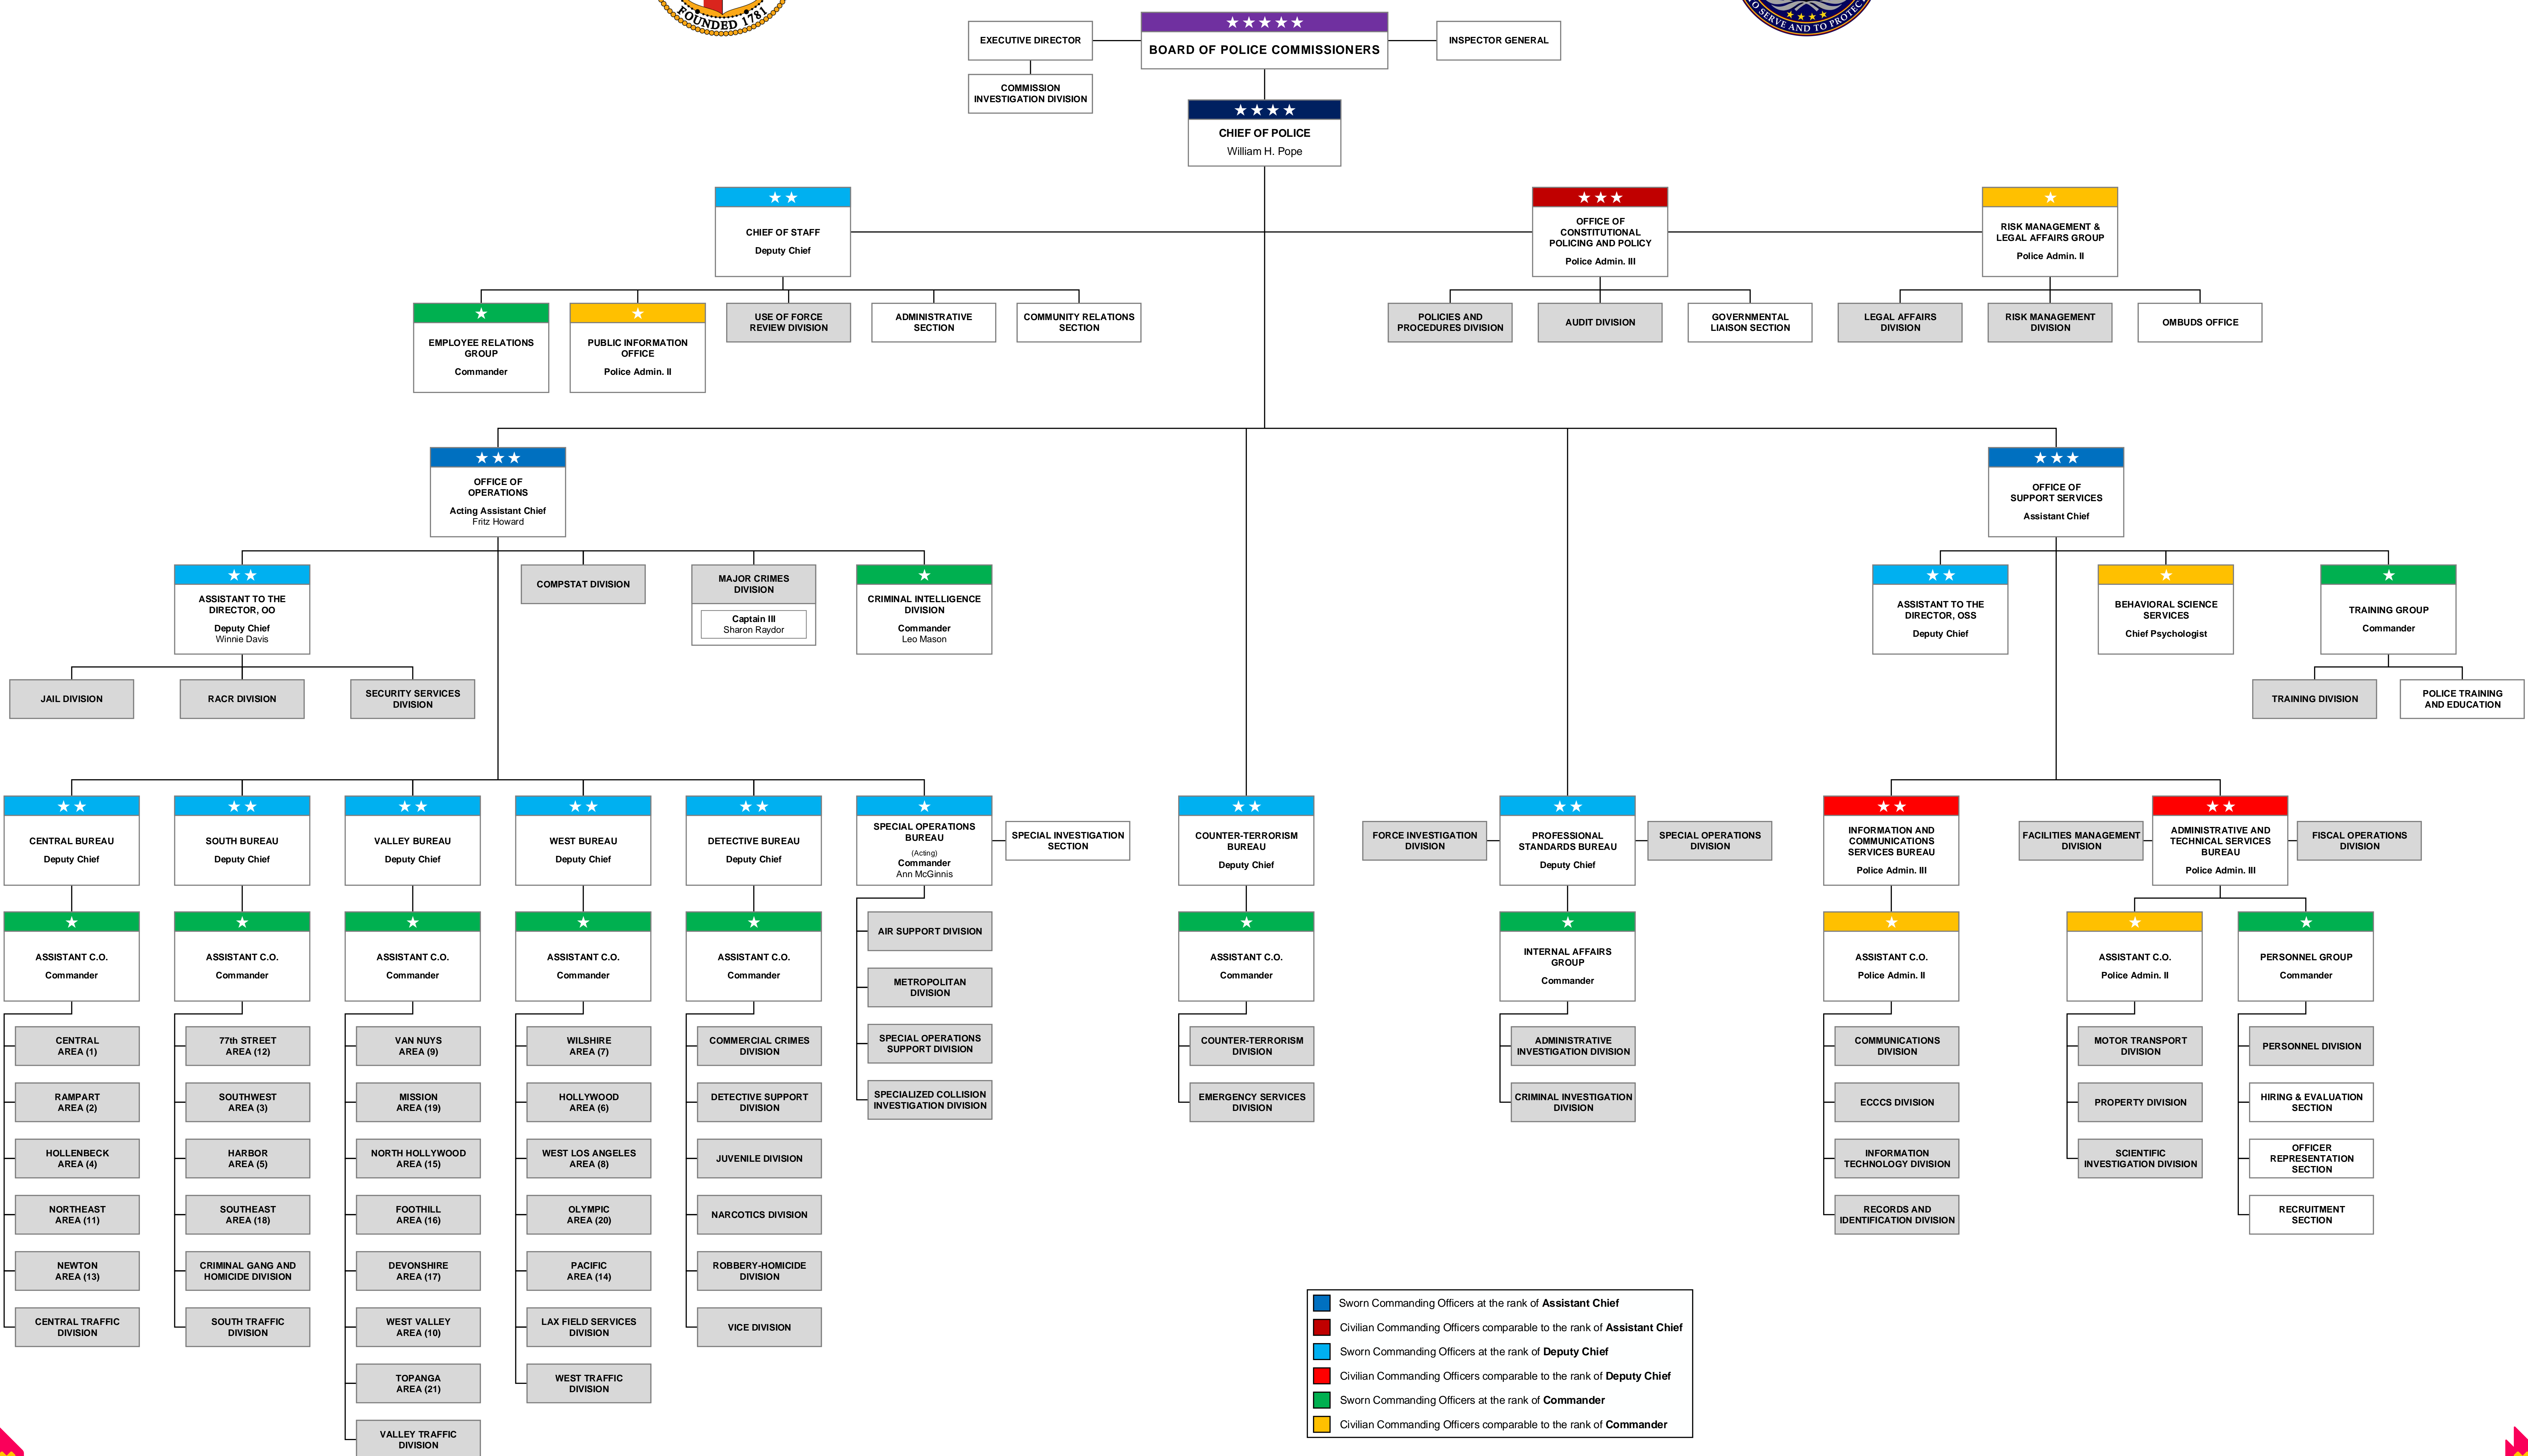

POLICE DEPARTMENT OF LOS ANGELES

WILLIAM H. POPE, CHIEF OF POLICE

Organization during *Major Crimes*, Season 5, "White Lies, Part 1" – "Shockwave, Part 2" (S05E11–S05E21)

- Sworn Commanding Officers at the rank of **Assistant Chief**
- Civilian Commanding Officers comparable to the rank of **Assistant Chief**
- Sworn Commanding Officers at the rank of **Deputy Chief**
- Civilian Commanding Officers comparable to the rank of **Deputy Chief**
- Sworn Commanding Officers at the rank of **Commander**
- Civilian Commanding Officers comparable to the rank of **Commander**