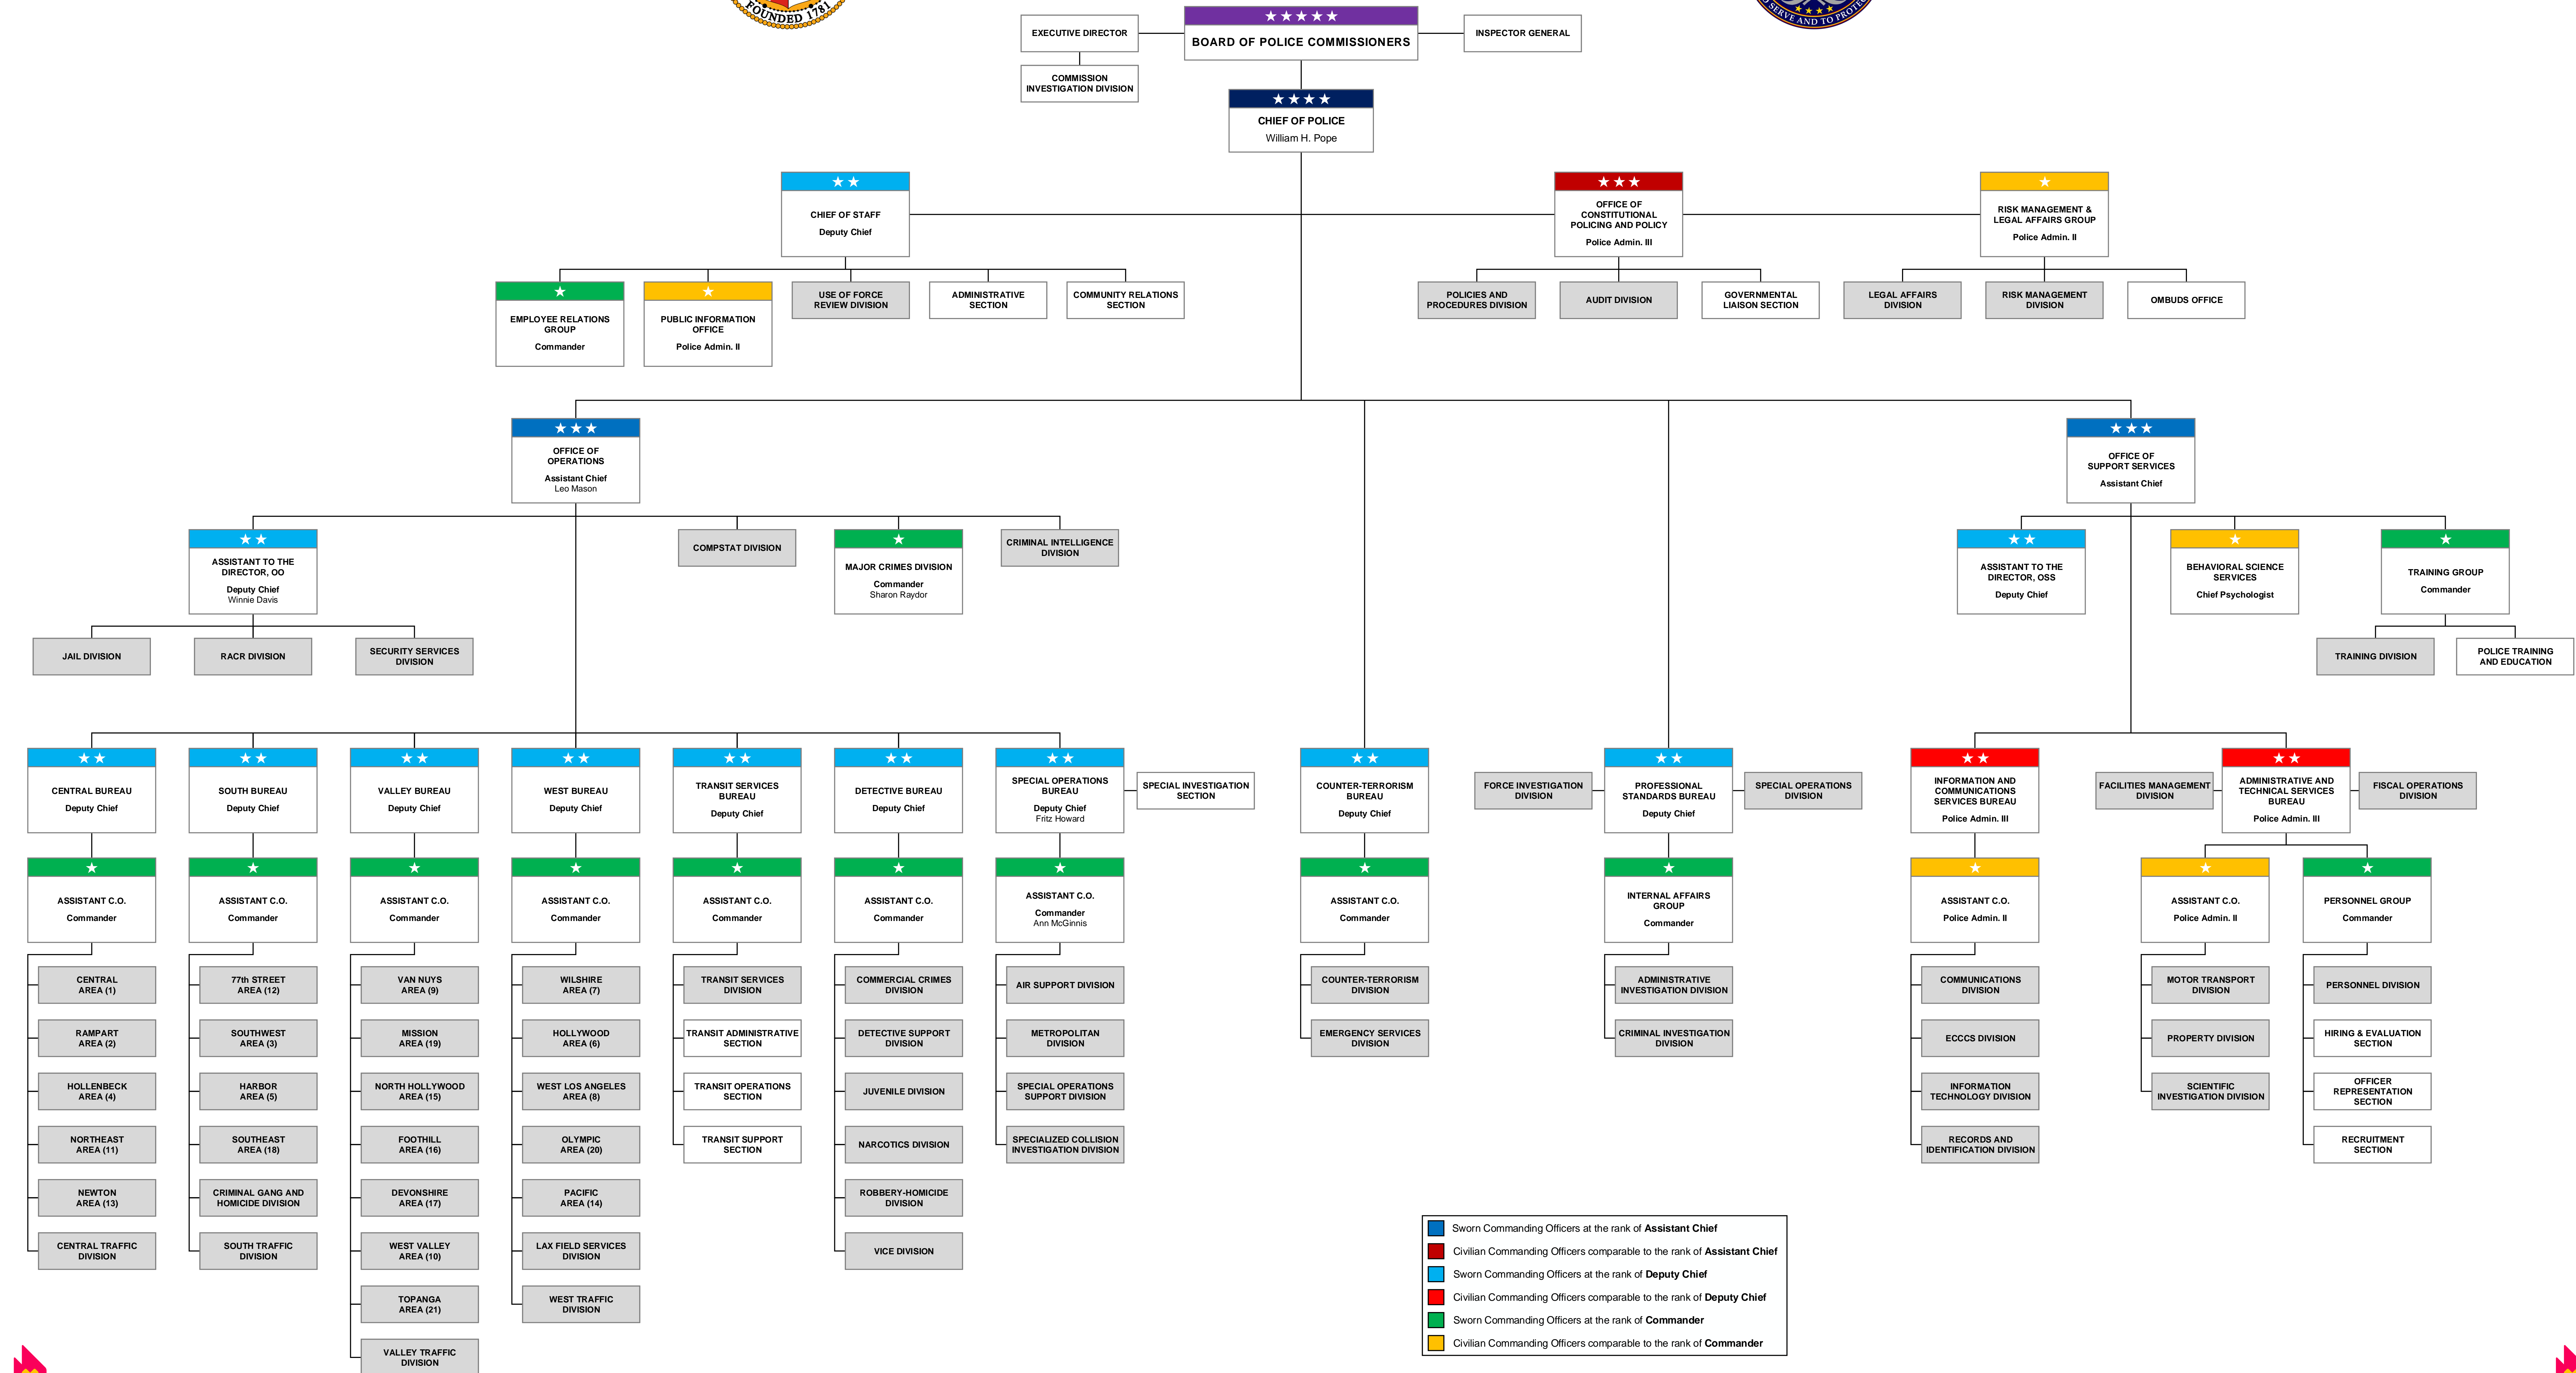

# POLICE DEPARTMENT OF LOS ANGELES

## WILLIAM H. POPE, CHIEF OF POLICE

Organization during *Major Crimes*, Season 6, "Sanctuary City, Part 1" – "Conspiracy Theory, Part 4" (S06E01–S06E08)

- Sworn Commanding Officers at the rank of **Assistant Chief**
- Civilian Commanding Officers comparable to the rank of **Assistant Chief**
- Sworn Commanding Officers at the rank of **Deputy Chief**
- Civilian Commanding Officers comparable to the rank of **Deputy Chief**
- Sworn Commanding Officers at the rank of **Commander**
- Civilian Commanding Officers comparable to the rank of **Commander**