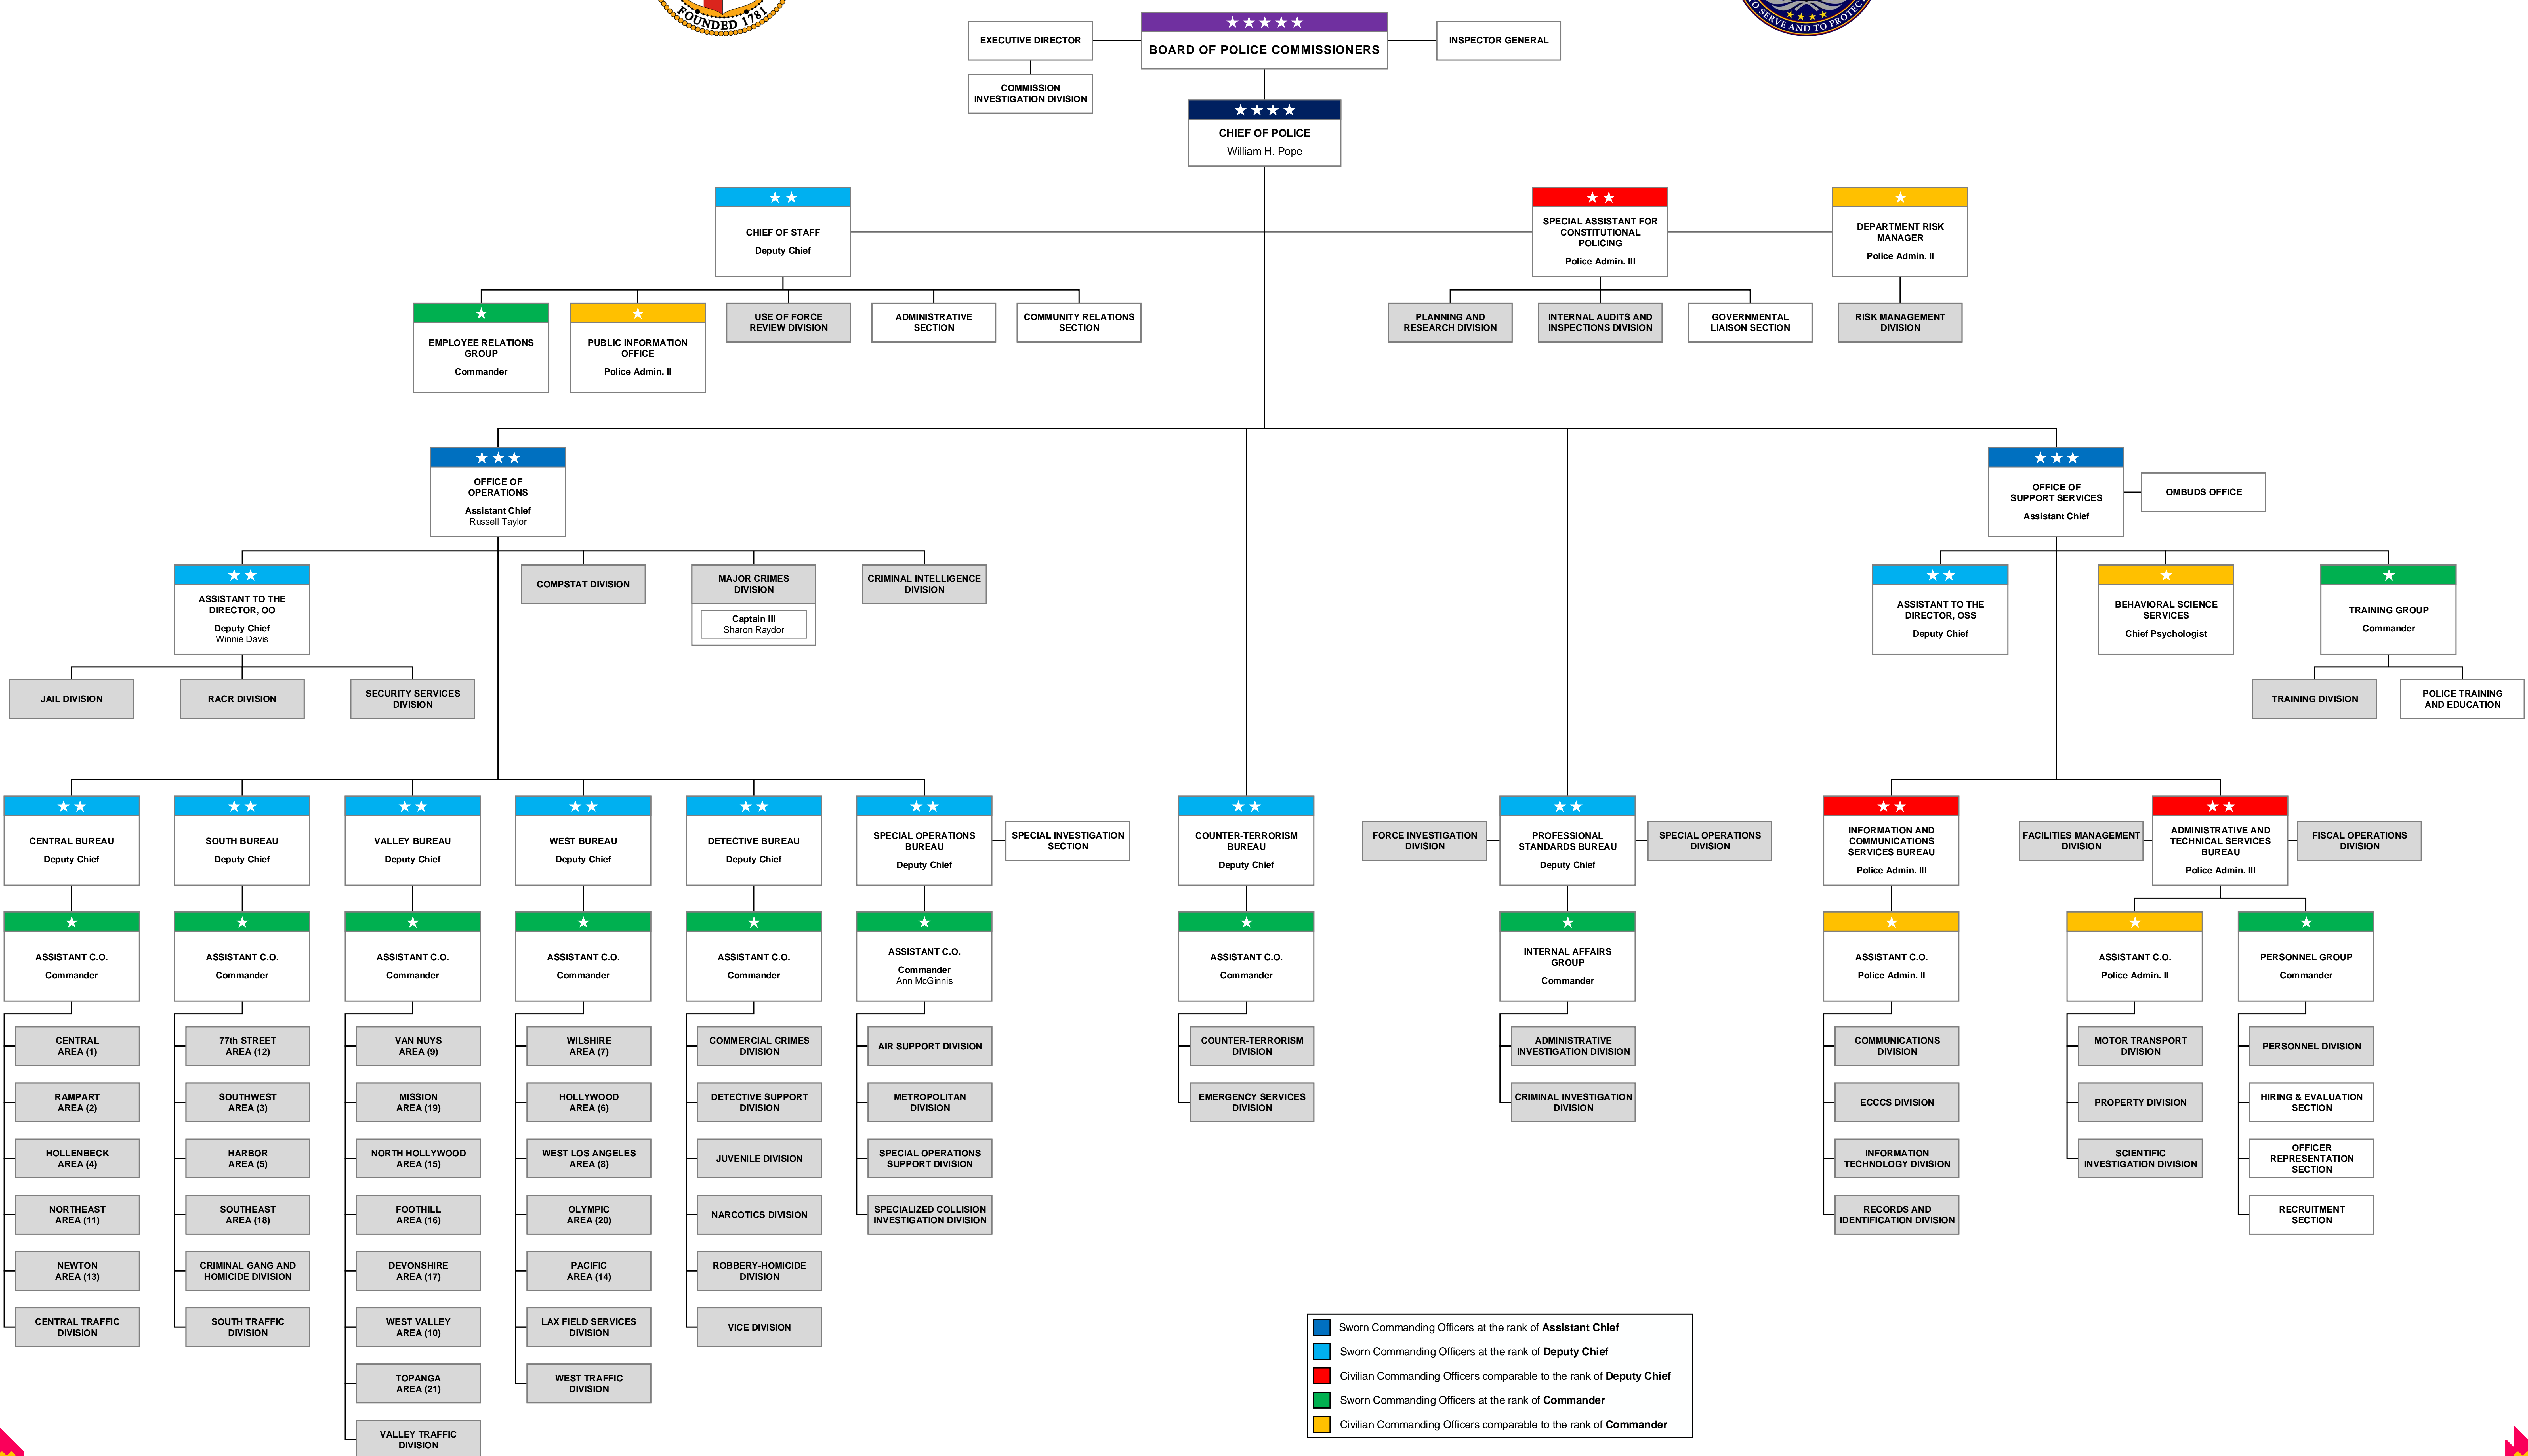

# POLICE DEPARTMENT OF LOS ANGELES

## WILLIAM H. POPE, CHIEF OF POLICE

Organization during *Major Crimes*, Season 1 – Season 2

- Sworn Commanding Officers at the rank of **Assistant Chief**
- Sworn Commanding Officers at the rank of **Deputy Chief**
- Civilian Commanding Officers comparable to the rank of **Deputy Chief**
- Sworn Commanding Officers at the rank of **Commander**
- Civilian Commanding Officers comparable to the rank of **Commander**