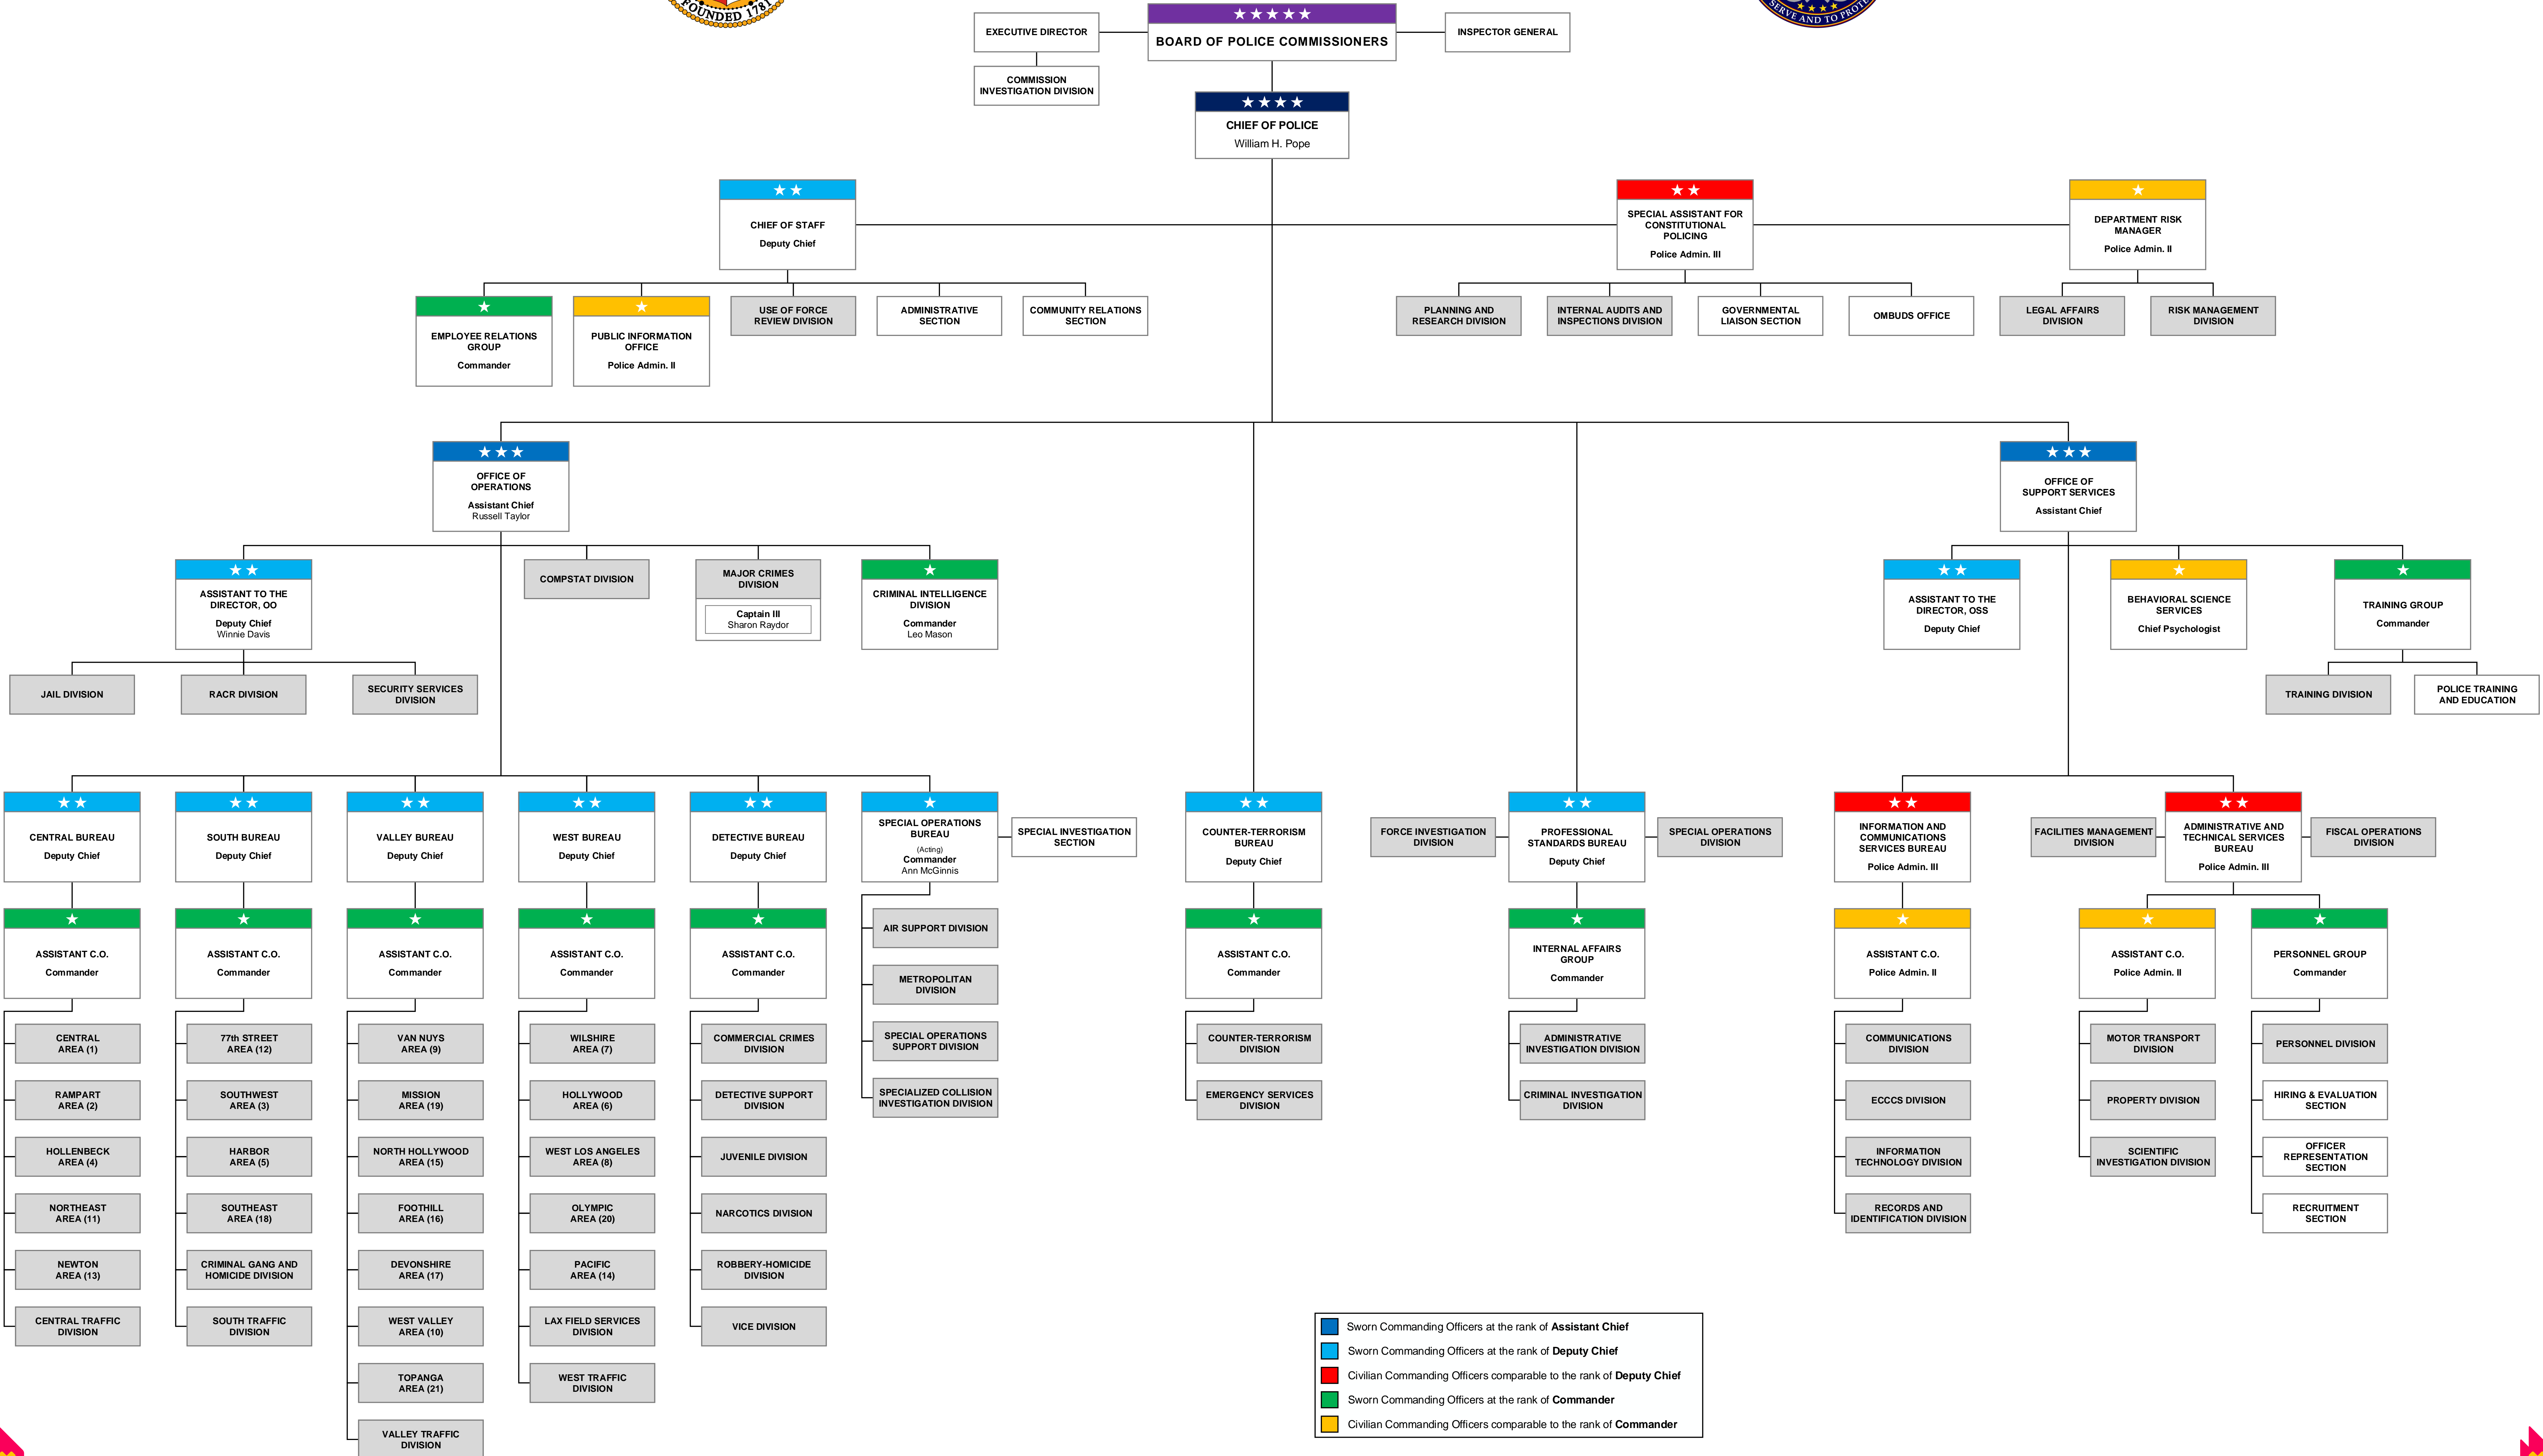

# POLICE DEPARTMENT OF LOS ANGELES

## WILLIAM H. POPE, CHIEF OF POLICE

Organization during *Major Crimes*, Season 3, "Flight Risk" – "Sweet Revenge" (S03E01–S03E09)

- Sworn Commanding Officers at the rank of **Assistant Chief**
- Sworn Commanding Officers at the rank of **Deputy Chief**
- Civilian Commanding Officers comparable to the rank of **Deputy Chief**
- Sworn Commanding Officers at the rank of **Commander**
- Civilian Commanding Officers comparable to the rank of **Commander**