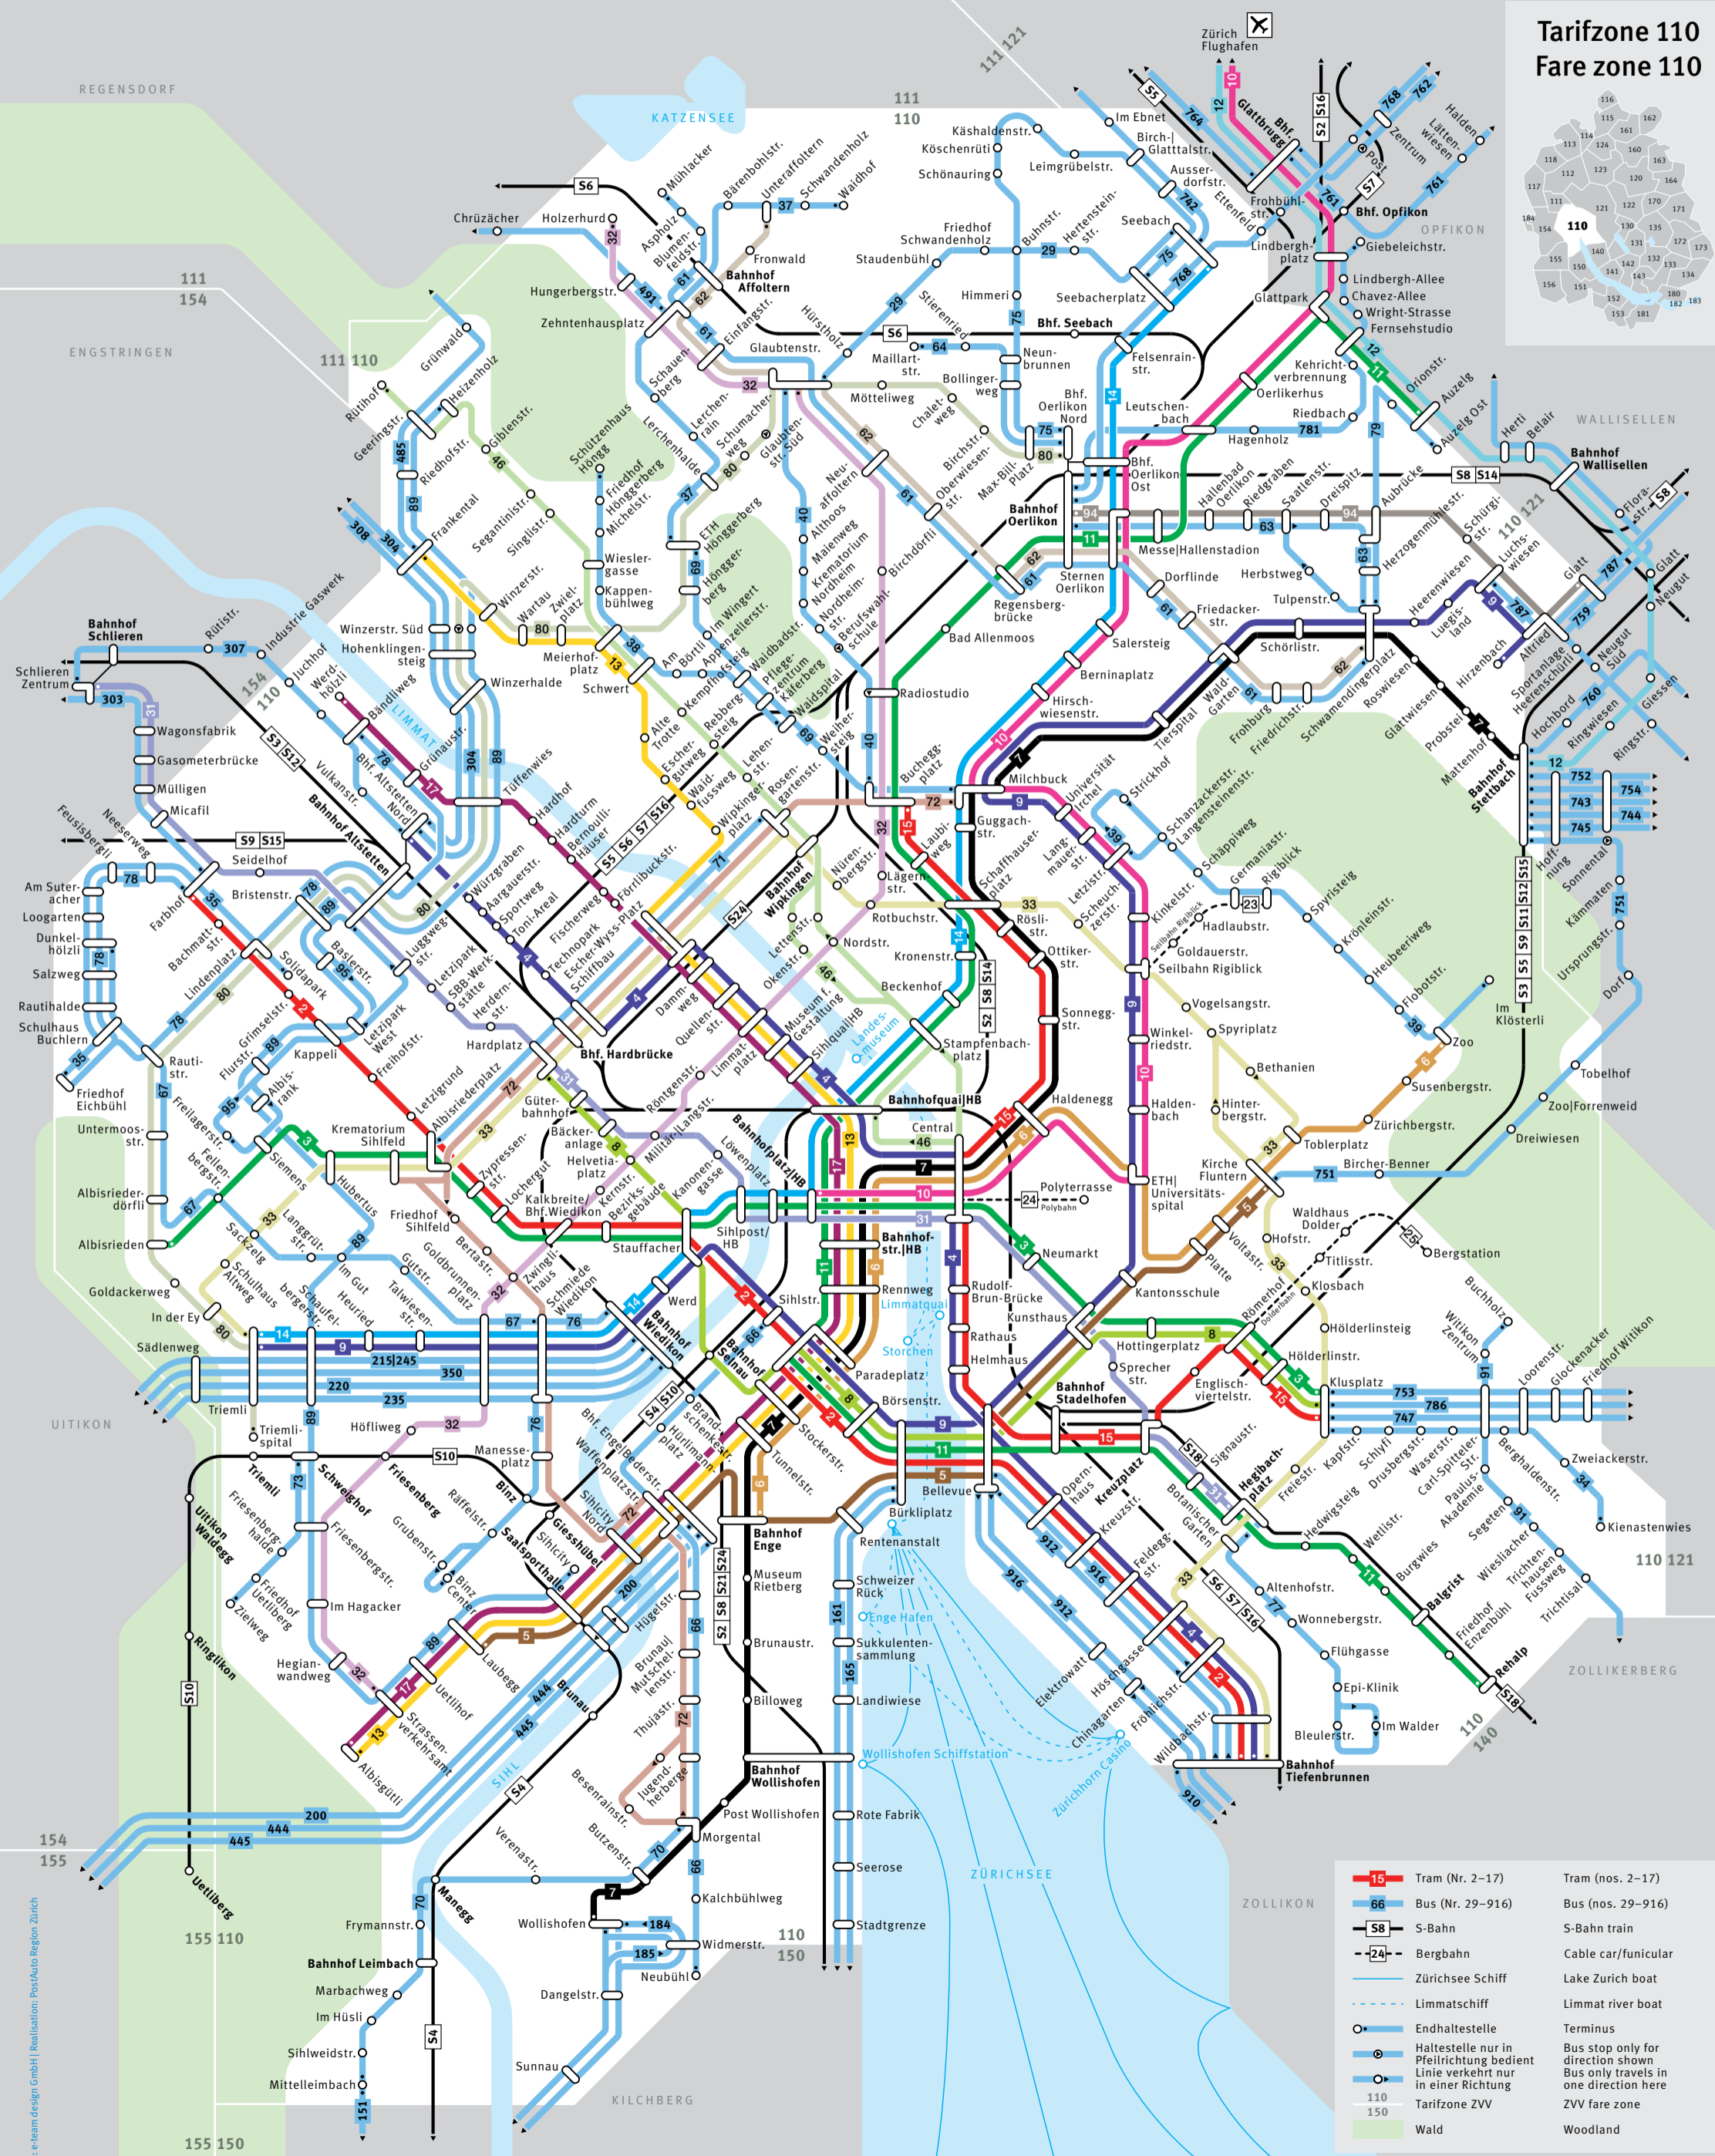

Tarifzone 110 Fare zone 110

	Tram (Nr. 2-17)	Tram (nos. 2-17)
	Bus (Nr. 29-916)	Bus (nos. 29-916)
	S-Bahn	S-Bahn train
	Bergbahn	Cable car/funicular
	Zürichsee Schiff	Lake Zurich boat
	Limmat Schiff	Limmat river boat
	Endhaltestelle	Terminus
	Haltestelle nur in Pfeilrichtung bedient	Bus stop only for direction shown
	Bus verkehrt nur in einer Richtung	Bus only travels in one direction here
	110 150	Tarifzone ZVV ZVV fare zone
	Wald	Woodland